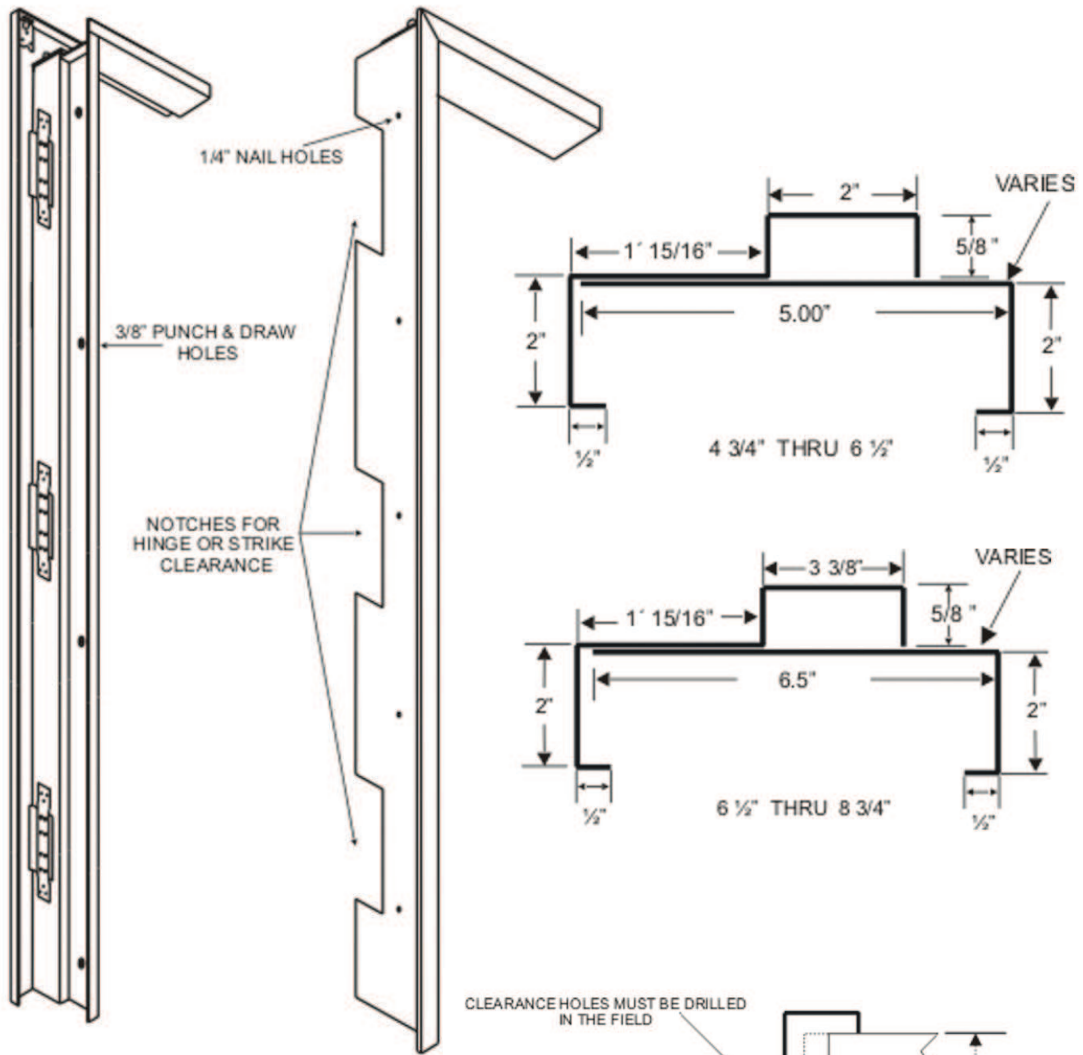

TECHNICAL DATA SHEET

**F - 400 - 01
VARIABLE
PROFILE FRAME**

KD OR WELDED FRAME (UL APPROVED UP TO 4080 SINGLES ONLY)

SOLD ONLY AS A THREE
SIDED UNIT

Issue Date: January 2006

REVISED : 02/01/2009