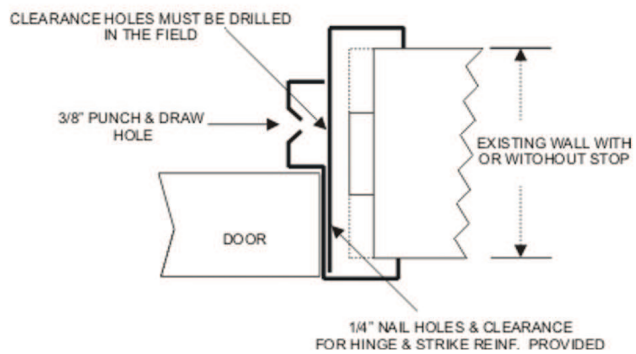

TECHNICAL DATA SHEET

**F - 400 - 01
VARIABLE
PROFILE FRAME**

KD OR WELDED FRAME (UL APPROVED UP TO 4080 SINGLES ONLY)

SOLD ONLY AS A THREE
SIDED UNIT

Issue Date: January 2006

REVISED : 02/01/2009